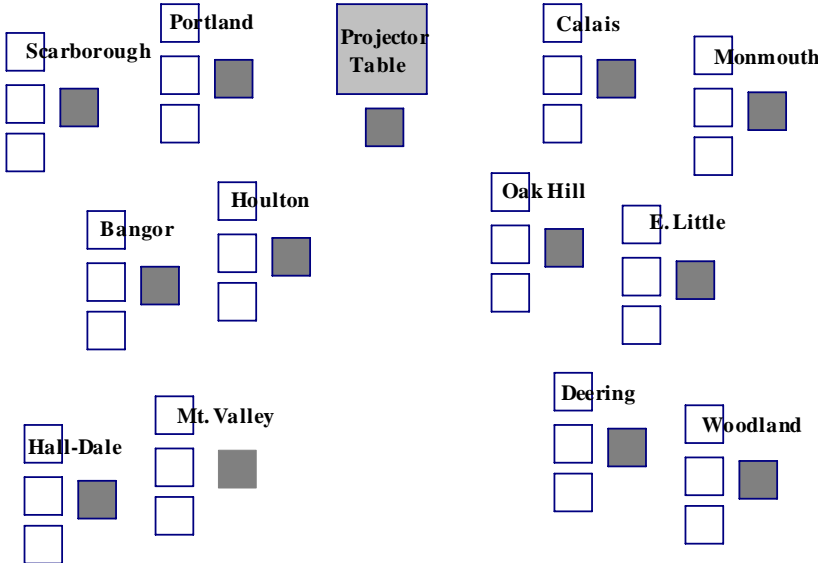

Super Quiz Seating Chart

Screen

Podium

Key

-  Proctor Chair
-  Student Chair

A.M. & Awards

Podium

2 Tables - Awards

<p>Alternates, Coaches, and Visitors</p>	<p>Team Waiting Area ABSOLUTELY NO STUDY MATERIALS ALLOWED</p>
--	---

Gym Entrance